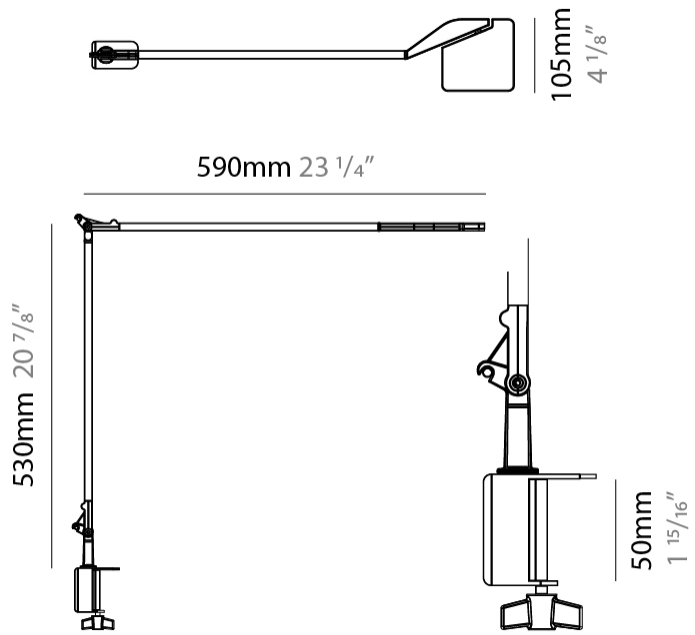

PROJECT	_____
TYPE	_____
SPECIFIER	_____
QUANTITY	_____
DATE	_____

JACKIE - WITH CLAMP PORTABLE

D84355-

base number   Finish
Options

1. To build a product code in our configurator select the specify button on the base model # product page
2. To build a manual product code on this datasheet choose from the options listed below in blue font and add the suffix to the base model #

GENERAL

Series: Jackie
Subseries: Jackie - with Clamp
Brand: Panzeri
Division: Design
Mounting Type: Portable
Mounting Location: Table
Subcategory: Task

PHYSICAL

Shape: Abstract
Length (mm): 590
Length (in): 23 1/4
Height (mm): 530
Height (in): 20 7/8
Light Distribution: Adjustable / Direct
Weight (kg): 0.825
Weight (lbs): 1.82
Fixture Finish: WHI / BLK / TIM
Fixture Material: Aluminum Die Cast

ELECTRICAL

Lamp Type: LED
Input Wattage (W): 10
Total Output Wattage (W): 8
Dimming: 5-Step Touch Dimming
Driver Location: Inline Transformer Plug
Input Voltage (V): 120
Output Voltage (V): 24

LED

Color Temperature (°K): 3000
Max. Delivered Lumen (lm): 526
Nominal Lumen (lm): 600
CRI: >90 CRI
Lamp Life (hrs): 50000

OPTICAL

RATINGS AND CERTIFICATIONS

Certified By: Certified for North American Standards
IP rating: IP40