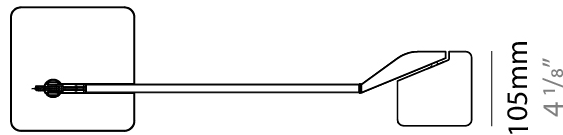

PROJECT	_____
TYPE	_____
SPECIFIER	_____
QUANTITY	_____
DATE	_____

JACKIE - WITH BASE PORTABLE

D84351-

base number   Finish
Options

1. To build a product code in our configurator select the specify button on the base model # product page
2. To build a manual product code on this datasheet choose from the options listed below in blue font and add the suffix to the base model #

GENERAL

Series: Jackie
Subseries: Jackie - with Base
Brand: Panzeri
Division: Design
Mounting Type: Portable
Mounting Location: Table
Subcategory: Task

PHYSICAL

Shape: Abstract
Length (mm): 590
Length (in): 23 1/4
Height (mm): 540
Height (in): 21 1/4
Light Distribution: Adjustable / Direct
Weight (kg): 4.205
Weight (lbs): 9.27
Fixture Finish: WHI / BLK / TIM
Fixture Material: Aluminum Die Cast
Upon Request: Bolt Down

ELECTRICAL

Lamp Type: LED
Input Wattage (W): 10
Total Output Wattage (W): 8
Dimming: 5-Step Touch Dimming
Driver Location: Inline Transformer Plug
Input Voltage (V): 120
Output Voltage (V): 24

LED

Color Temperature (°K): 3000
Max. Delivered Lumen (lm): 526
Nominal Lumen (lm): 600
CRI: >90 CRI
Lamp Life (hrs): 50000

OPTICAL

RATINGS AND CERTIFICATIONS

Certified By: Certified for North American Standards
IP rating: IP40