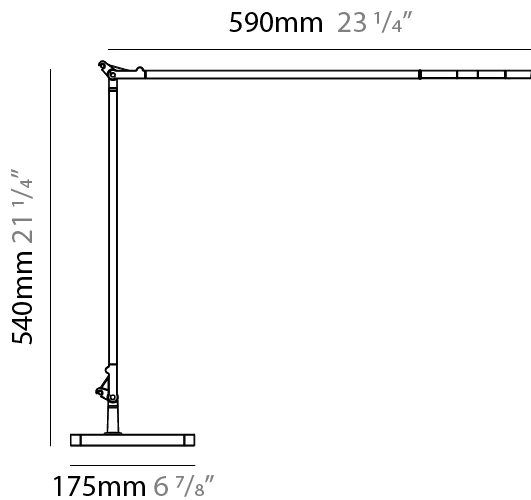

PROJECT	_____
TYPE	_____
SPECIFIER	_____
QUANTITY	_____
DATE	_____

JACKIE - WITH BASE PORTABLE

D84351-

base number   Finish
Options

1. To build a product code in our configurator select the specify button on the base model # product page
2. To build a manual product code on this datasheet choose from the options listed below in blue font and add the suffix to the base model #

GENERAL

Series: Jackie
Subseries: Jackie - with Base
Brand: Panzeri
Division: Design
Mounting Type: Portable
Mounting Location: Table
Subcategory: Task

PHYSICAL

Shape: Abstract
Length (mm): 590
Length (in): 23 1/4
Height (mm): 540
Height (in): 21 1/4
Light Distribution: Adjustable / Direct
Weight (kg): 4.205
Weight (lbs): 9.27
Fixture Finish: WHI / BLK / TIM
Fixture Material: Aluminum Die Cast
Upon Request: Bolt Down

ELECTRICAL

Lamp Type: LED
Input Wattage (W): 10
Total Output Wattage (W): 8
Dimming: 5-Step Touch Dimming
Driver Location: Inline Transformer Plug
Input Voltage (V): 120
Output Voltage (V): 24

LED

Color Temperature (°K): 3000
Max. Delivered Lumen (lm): 526
Nominal Lumen (lm): 600
CRI: >90 CRI
Lamp Life (hrs): 50000

OPTICAL

RATINGS AND CERTIFICATIONS

Certified By: Certified for North American Standards
IP rating: IP40