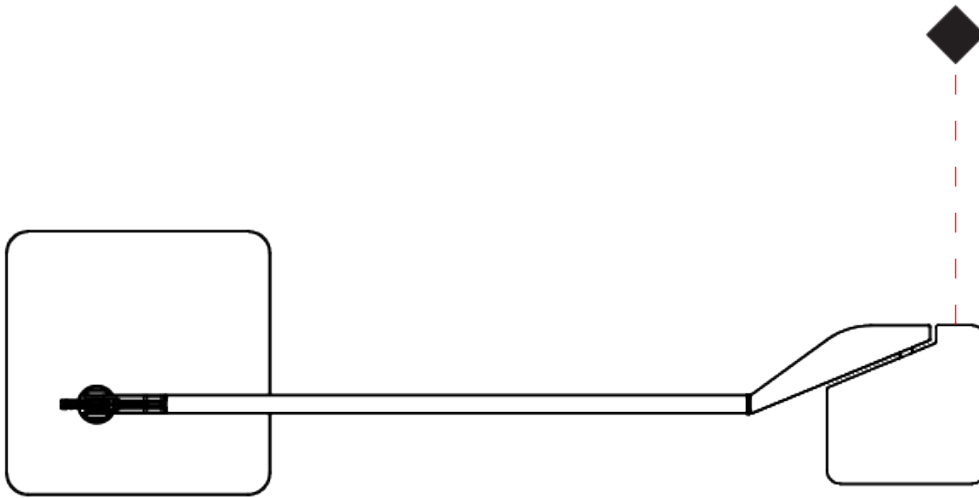

JACKIE - WITH BASE PORTABLE

D84351-

PROJECT	_____
TYPE	_____
SPECIFIER	_____
QUANTITY	_____
DATE	_____