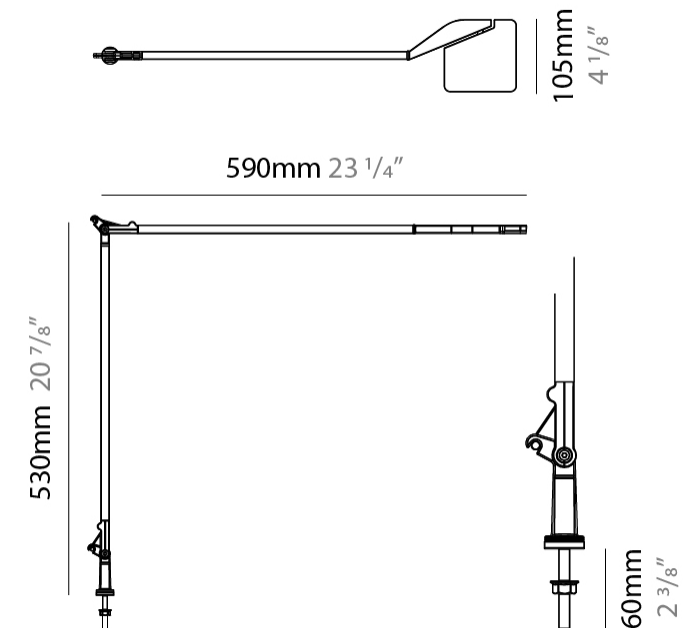

PROJECT	_____
TYPE	_____
SPECIFIER	_____
QUANTITY	_____
DATE	_____

JACKIE - WITH BOLT DOWN PORTABLE

D84359-

base number   Finish
Options

1. To build a product code in our configurator select the specify button on the base model # product page
2. To build a manual product code on this datasheet choose from the options listed below in blue font and add the suffix to the base model #

GENERAL

Series: Jackie
Subseries: Jackie - with Bolt Down
Brand: Panzeri
Division: Design
Mounting Type: Portable
Mounting Location: Table
Subcategory: Task

PHYSICAL

Shape: Abstract
Length (mm): 590
Length (in): 23 1/4
Height (mm): 530
Height (in): 20 7/8
Light Distribution: Adjustable / Direct
Fixture Finish: WHI / BLK / TIM
Fixture Material: Aluminum Die Cast

ELECTRICAL

Lamp Type: LED
Input Wattage (W): 10
Total Output Wattage (W): 8
Dimming: 5-Step Touch Dimming
Driver Location: Inline Transformer Plug
Input Voltage (V): 120
Output Voltage (V): 24

LED

Color Temperature (°K): 3000
Max. Delivered Lumen (lm): 526
Nominal Lumen (lm): 600
CRI: >90 CRI
Lamp Life (hrs): 50000

OPTICAL

RATINGS AND CERTIFICATIONS

Certified By: Certified for North American Standards
IP rating: IP40